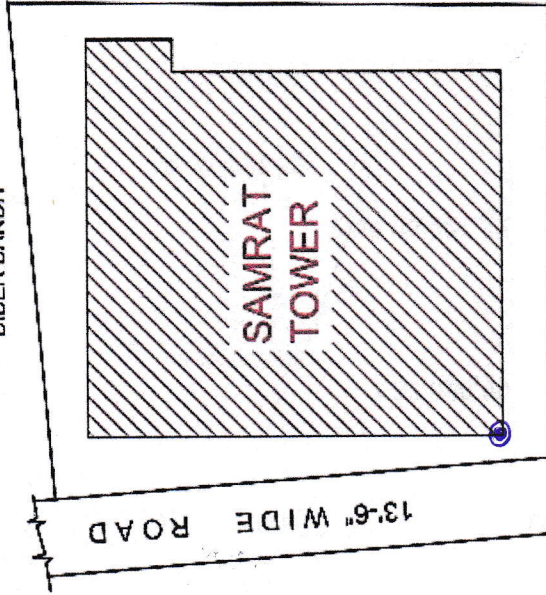

BIBER BANDH

TO PURULIA
BUS STAND

TO PURULIA STATION

66'-0" WIDE CHAIBASA ROAD (NH-32)

TO TATA

LOCATION PLAN

Santanaik 9/7/24
Santanu Pattanaik
 LBS-I
 License No.- PM/LBS-1/16634
 North Lake Road, Purulia

Latitude- 23.3196607

Longitude- 86.3590505